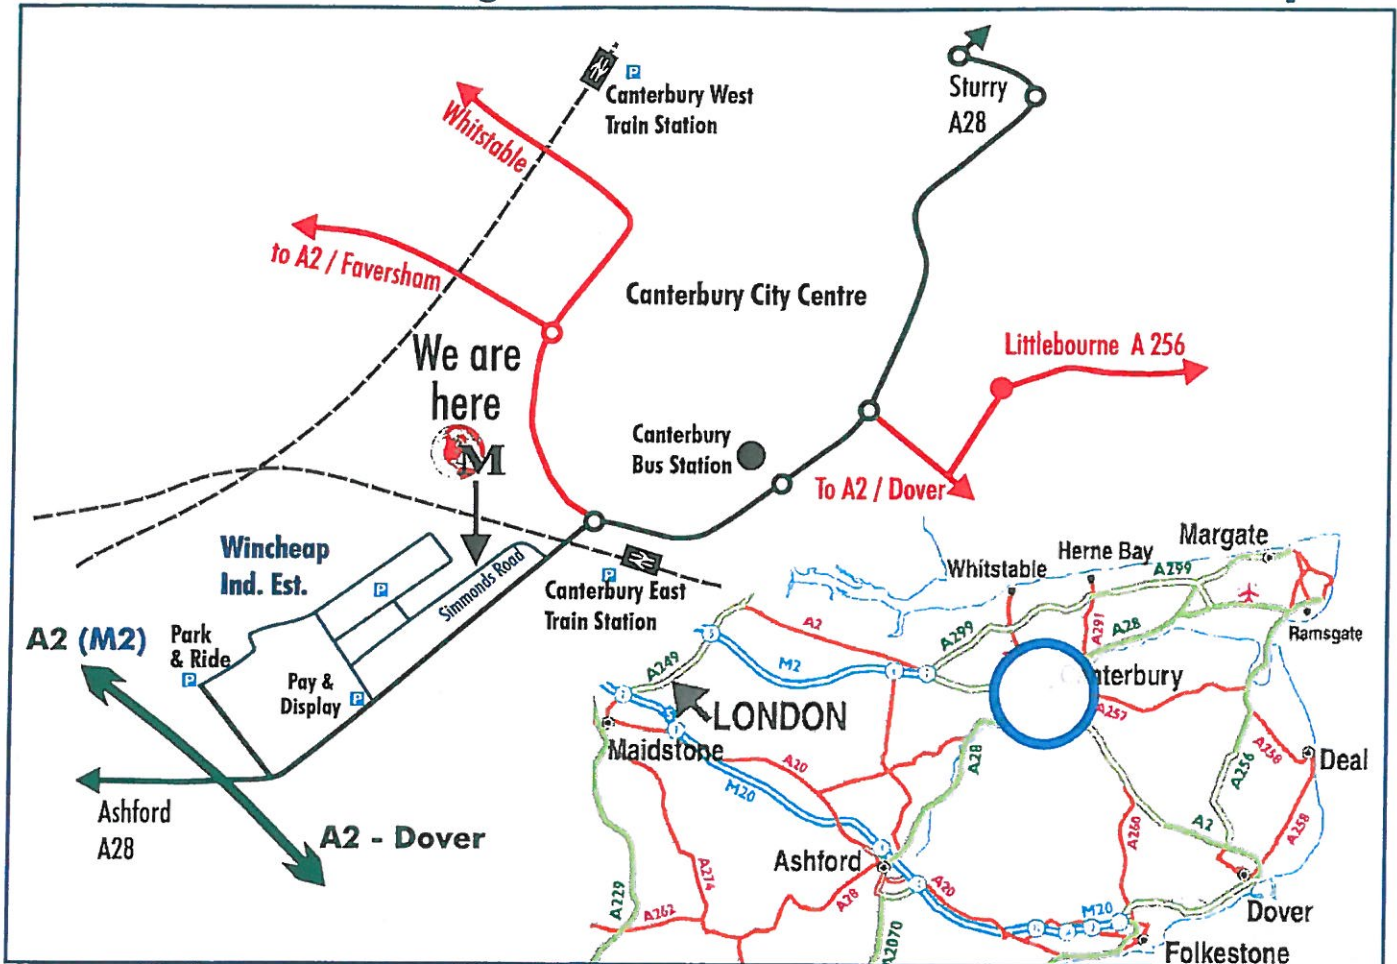

## Public Transport

- ◆ 5 Minute walk from Canterbury East Train Station
- ◆ 10 Minute walk from Canterbury Bus Station
- ◆ 30 Minute walk or 5 minute drive from Canterbury West Train Station

## Parking

- ◆ Pay and Display Car Park in Cotton Road - 2 minute walk away
- ◆ Park & Ride Car Park (opposite Morrisons Supermarket), Ten Perch Road - 5 minute walk away.