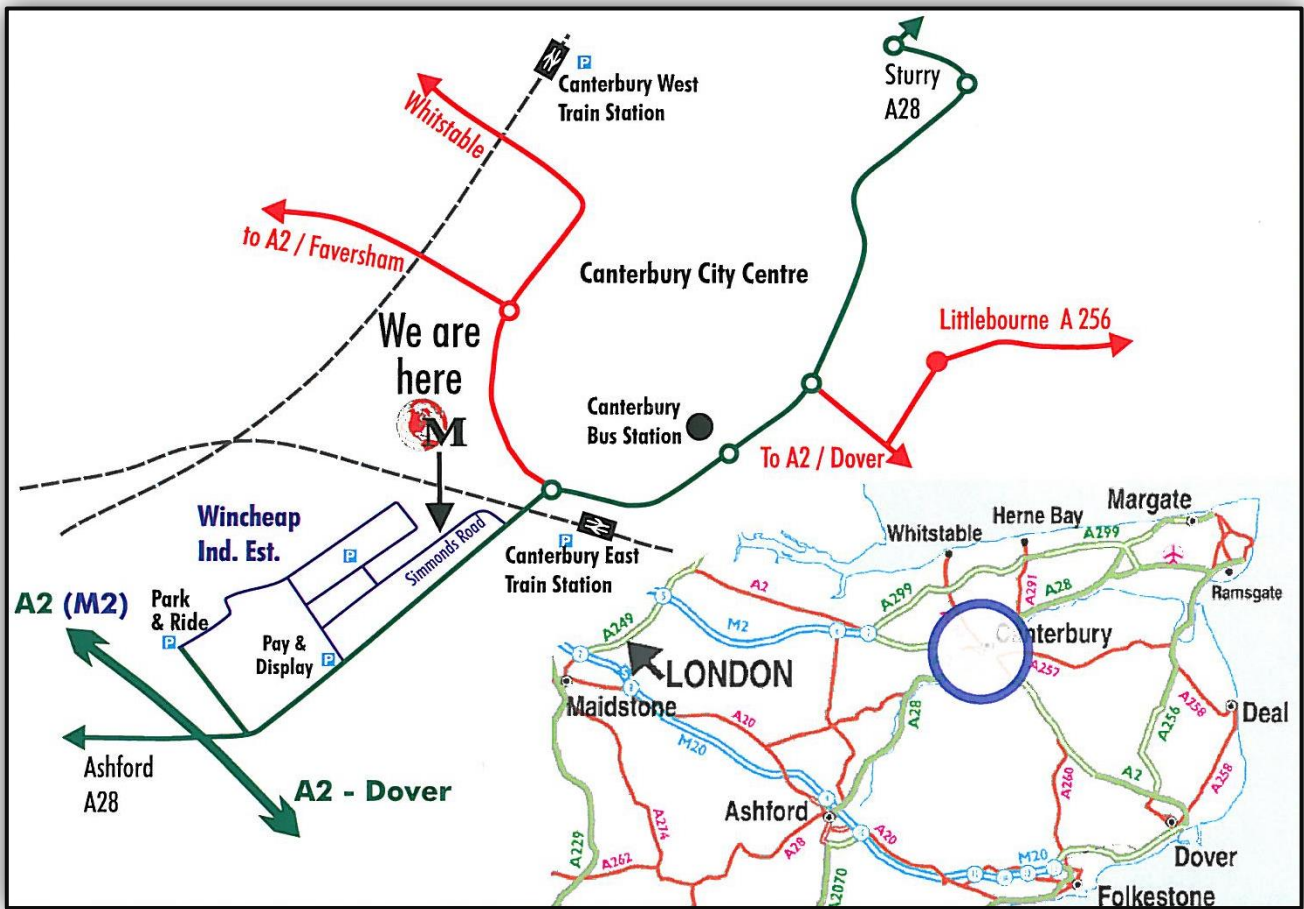

MISSION TRAINING

- LOCATION AND LOCAL TRANSPORT LINKS -

- GREAT TRANSPORT LINKS -

- 5 minute walk from Canterbury East Railway Station -
- 30 Minute walk / 5 Minute drive from Canterbury West Railway Station -
- 10 minute walk to the city centre and Bus Station -
- Easy access to the A2 (M2 to London) -

- PARKING -

- Pay & Display Car Park in Cotton Road - 2 Minute walk -
- Park & Ride Car Park (Opposite Morrisons Supermarket), Ten Perch Road - 5 Minute walk -

- TAXI'S -

City Cars 01227 454 445
Andy's Cabs 07860 707 026